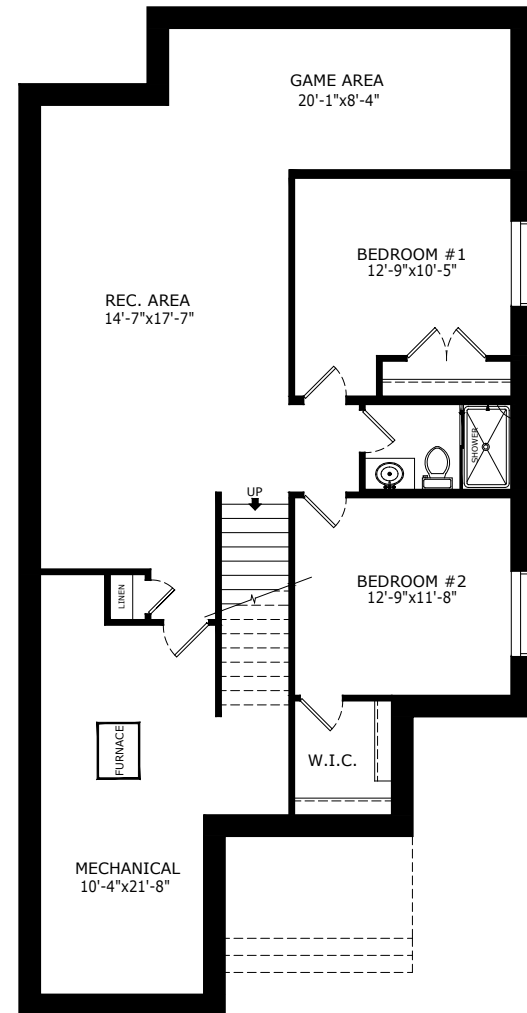

# JASPER 2

MAIN: 1499 SQ FT

## ELEVATIONS

CRAFTSMAN

FARMHOUSE

MODERN

MODERN STUCCO

PRAIRIE

## MAIN FLOOR OPTIONS

## BASEMENT OPTIONS

STANDARD 1048 SQ FT

Scan here  
for floorplan  
options and  
more