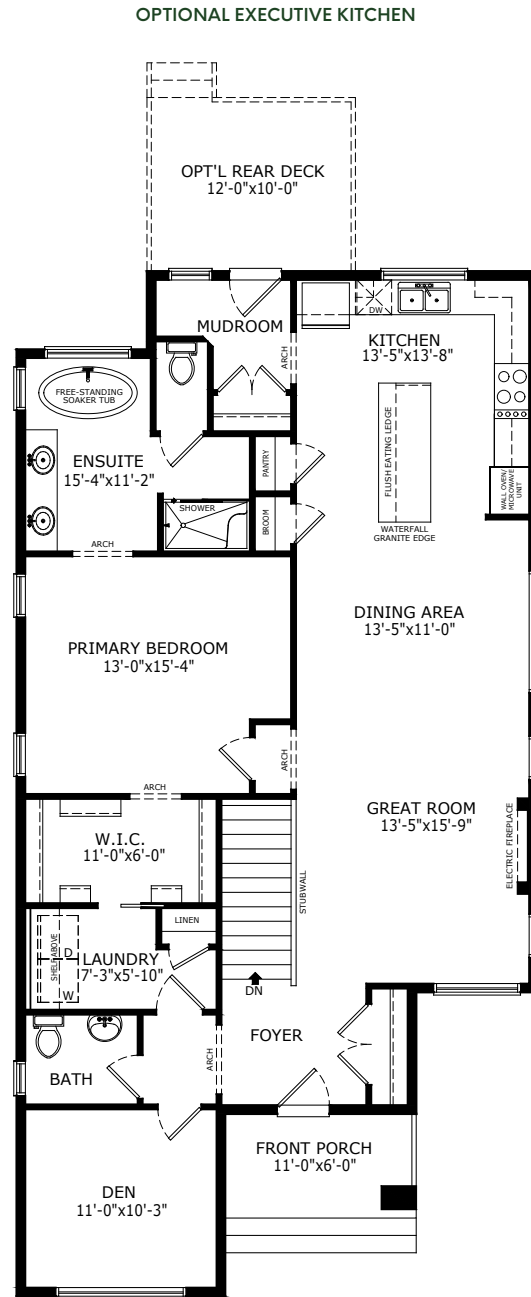

# JASPER 2

MAIN: 1499 SQ FT

## ELEVATIONS

CRAFTSMAN

FARMHOUSE

MODERN

MODERN STUCCO

PRAIRIE

## MAIN FLOOR OPTIONS

## BASEMENT OPTIONS

STANDARD 1048 SQ FT

Scan here  
for floorplan  
options and  
more